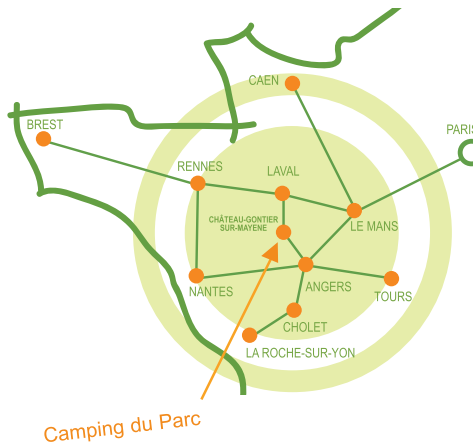

## NEAR THE CAMPSITE

-  Community swimming pool in free access for all the vacationers and bicycle rental (800 meters by the towpath)
-  Fishing spaces along the towpath
-  Bicycle rental at 800 m

## geographical location

coordinates GPS : N 47°50'19" / W 0°41'58"

*Campsite staff will be happy to welcome you for your next holidays*

**38 pitches spread over 2 ha** wooded site

 Accessible sanitary facilities and pitches with disabled access

Pitches are pleasantly located along the river "Mayenne" and close to the warmed comfort station.