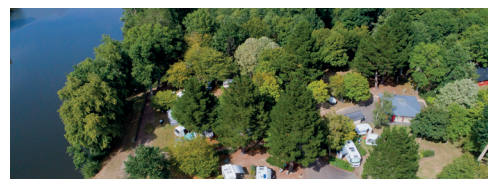

**38 pitches spread over 2 ha** wooded site

 Accessible sanitary facilities and pitches with disabled access

Pitches are pleasantly located along the river "Mayenne" and close to the warmed comfort station.