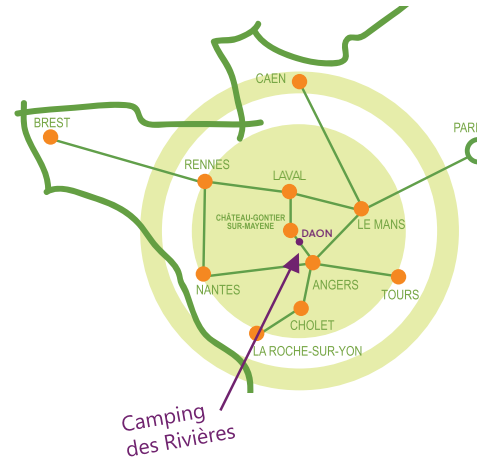

 Cottage  Pitch

La Mayenne

geographical location

coordinates GPS : N 47°50'19" / W 0°41'58"

Campsite staff will be happy to welcome you for your next holidays

Camping des Rivières ★★ ★

1 rue du Port,
53200 Daon