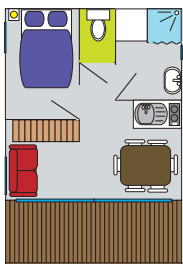

Living surface : 35 m²

 1 adapted cottage

40 pitches spread over
2 ha area wooded site

 Sanitary and accessible
locations with disabled

PLAN OF THE COTTAGE

Ground floor

Living-room with a kitchen, sofa convertible into a double bed, 1 bedroom with a double bed, TV, bathroom and toilet.