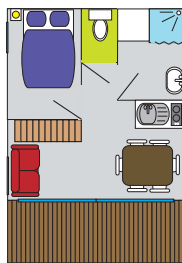

 **1 adapted cottage**

PLAN OF THE COTTAGE

Ground floor

Living-room with a kitchen, Sofa convertible into a double bed, 1 bedroom with a double bed, TV, bathroom and toilet.

Upstairs

1 bedroom with 2 single beds.