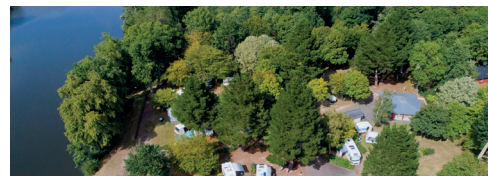

Pitches are pleasantly located along the river "Mayenne" and close to the warmed comfort station.

Lots of activities are organized for children and adults.

The campsite is enclosed, wooded, quiet and peaceful, and you will appreciate to stay a week-end or more.